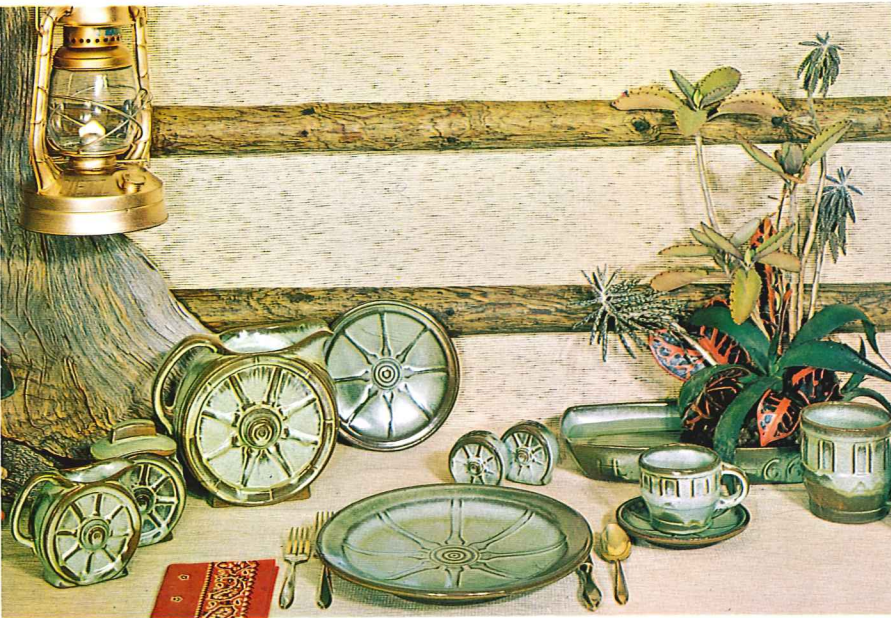

LAZYPBONE PATTERN shown in Brown Satin

Front Cover:
Pictured are Grace Lee, and Joniece Frank, mother and daughter, in the tradition of American Heritage.

OKLAHOMA PLAINSMAN PATTERN shown in Woodland Moss

WAGON WHEELS PATTERN shown in Prairie Green

MAYAN AZTEC PATTERN shown in Desert Gold

See page #27 for other Dinnerware patterns and Color Chart.